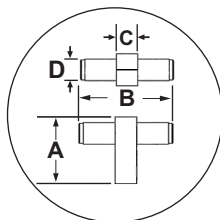

Walnut Wood and Satin Brass (Finish ID:101)

ELLIS T KNOB

	Item Code	Size (mm & Inches)	Material	Size (Inches)				Fig.
				A	B	C	D	
1	TKNB.1002.55.XX	55mm (2.165")	Brass	1.54	2.17	0.5	0.5	1
2	TKNB.1002.55.XX	55mm (2.165")	Wood over Brass	1.54	2.17	0.5	0.5	1

"XX" in item code denotes Finish ID.

FIG. 1

This product is Supplied with M4x25mm screws.
This product is Supplied with M4x45mm break off screws.

How to Order

TKNB.1002.55.101

T KNOB STYLE : ELLIS SIZE DIAMETER : 55 MM FINISH ID : 101

Ellis T knob Split Finish

TKNB.1002.XX.XX

FINISH CODE (XX)	FINISH NAME	LINE DRAWING	A	B
TKNB.1002.XX.48	Split Black and Polished Nickel		Matte Black	Polished Nickel
TKNB.1002.XX.49	Split Black and Satin Brass		Matte Black	Satin Brass
TKNB.1002.XX.59	Split Black and Chrome		Matte Black	Bright Chrome
TKNB.1002.XX.78	Split Brush Nickel and Satin Brass		Brush Nickel	Satin Brass
TKNB.1002.XX.90	Split Graphite and Satin Brass		Graphite	Satin Brass
TKNB.1002.XX.91	Split Graphite and Brush Chrome		Graphite	Brush Chrome
TKNB.1002.XX.100	Walnut Wood and Black		Walnut Wood	Matte Black
TKNB.1002.XX.101	Walnut Wood and Satin Brass		Walnut Wood	Satin Brass