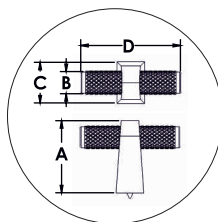

Polished Nickel (Finish ID:8)

JAZZ T KNOB

“The juxtaposition of two surfaces where knurled meets smooth. The contrast highlights the detail.”

	Item Code	Size (mm & Inches)	Material	Size (Inches)				Fig.
				A	B	C	D	
1	TKNB.836.55.XX	55mm (2.17)	Brass	1.65	0.47	0.87	2.13	1
2	TKNB.836.90.XX	90mm (3.54)	Brass	1.65	0.47	0.87	3.54	1

“XX” in item code denotes Finish ID.

FIG. 1

This product is Supplied with M4x45mm break off screws.

How to Order

TKNB.836.55.8

T KNOB STYLE : JAZZ SIZE DIAMETER : 55 MM FINISH ID : 8

Jazz T Knob Finish Options

Base Material : Brass			Standard Finishes (2-3 Weeks Delivery)			
						
Bright Chrome (Finish ID:2)	Brush Nickel (Finish ID:3)	Aged Brass (Finish ID:4)	Oil Rubbed Bronze (Finish ID:5)	Unlacquered Polished Brass (Finish ID:7U)	Polished Nickel (Finish ID:8)	Satin Brass (Finish ID:13)
Base Material : Brass			Custom Finishes (3-4 Weeks Delivery)*			
						
Lacquered Polished Brass (Finish ID:7L)	Antique Copper (Finish ID:15)	Matte Black (Finish ID:19)	Split Black and Polished Nickel (Finish ID:48)	Split Black and Satin Brass (Finish ID:49)	Split Satin Brass and White (Finish ID:50)	English Metallic Bronze (Finish ID:51)
						
Split Polished Brass And Oil Rubbed Bronze (Finish ID:57)	Split Black And Chrome (Finish ID:59)	Split Satin Copper And Oil Rubbed Bronze (Finish ID:60)	Graphite (Finish ID:61)	Split Aged Brass And English Metallic Bronze (Finish ID:75)	Split Polished Nickel And Satin Brass (Finish ID:77)	Titanium (Finish ID:79)
						
Split Brush Nickel and Satin Brass (Finish ID:78)	Split Oil Rubbed Bronze and Satin Brass (Finish ID:80)	Split Graphite and Satin Brass (Finish ID:90)	Split Graphite and Brush Chrome (Finish ID:91)	Ombre (Finish ID:92)	Brush Chrome (Finish ID:95)	