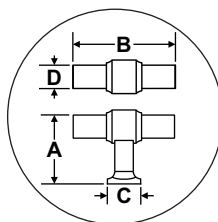

## BELVEDERE T KNOB

	Item Code	Size (mm & Inches)	Material	Size (Inches)				Fig.
				A	B	C	D	
1	TKNB.1053.55.XX	55mm (2.17")	Brass	1.62	2.17	1.02	0.49	1
2	TKNB.1053.55.XX	55mm (2.17")	Wood over Brass	1.62	2.17	1.02	0.49	1

"XX" in item code denotes Finish ID.

FIG. 1

This product is Supplied with M4x25mm screws.  
This product is Supplied with M4x45mm break off screws.

## How to Order

**TKNB.1053.55.19**

T KNOB                      STYLE:BELVEDERE                      SIZE DIAMETER : 55 MM                      FINISH ID : 19