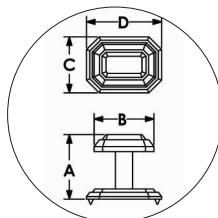

Item Code	Size (mm & Inches)	Material	Size (Inches)				Fig.
			A	B	C	D	
1 RTKNB.692.35.XX	35mm (1.38")	Brass	1.46	1.38	1.3	1.73	1

“XX” in item code denotes Finish ID.

FIG. 1

This product is Supplied with M4x30mm screws.
This product is Supplied with M4x45mm break off screws.

How to Order

RTKNB.692.35.8

RECTANGULAR KNOB STYLE : WRIGHT PERLA SIZE DIAMETER : 35 MM FINISH ID : 8

Wright Perla Knob With Rectangular Finish Options

Base Material : Brass		Standard Finishes (2-3 Weeks Delivery)				
						
Bright Chrome (Finish ID:2)	Brush Nickel (Finish ID:3)	Aged Brass (Finish ID:4)	Oil Rubbed Bronze (Finish ID:5)	Unlacquered Polished Brass (Finish ID:7U)	Polished Nickel (Finish ID:8)	Satin Brass (Finish ID:13)
Base Material : Brass		Custom Finishes (3-4 Weeks Delivery)*				
						
Lacquered Polished Brass (Finish ID:7L)	Matte Black (Finish ID:19)	English Metallic Bronze (Finish ID:51)	Ombre (Finish ID:92)	Brush Chrome (Finish ID:95)		