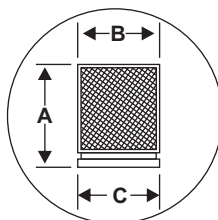

Brush Nickel (Finish ID : 3)

MACHISMO KNOB

“Machismo with its simple smooth design and concentric grooves could almost be seeking inspiration from the famous Guggenheim Museum in New York.”

Item Code	Size (mm & Inches)	Material	Size (Inches)				Fig.
			A	B	C	D	
1 KNB.914.28.XX	28mm (1.10")	Brass	1.5	1.1	1.1	N/A	1

"XX" in item code denotes Finish ID.

FIG. 1

This product is Supplied with M4x25mm screws.
This product is Supplied with M4x45mm break off screws.

How to Order

KNB.914.28.3

KNOB STYLE : MACHISMO SIZE DIAMETER : 28 MM FINISH ID : 3

Machismo Knob Finish Options

Base Material : Brass			Standard Finishes (2-3 Weeks Delivery)		
					
Bright Chrome (Finish ID:2)	Brush Nickel (Finish ID:3)	Aged Brass (Finish ID:4)	Unlacquered Polished Brass (Finish ID:7U)	Polished Nickel (Finish ID:8)	Satin Brass (Finish ID:13)
Base Material : Brass			Custom Finishes (3-4 Weeks Delivery)*		
					
Lacquered Polished Brass (Finish ID:7L)	Matte Black (Finish ID:19)	Graphite (Finish ID:61)	Titanium (Finish ID:79)	Ombre (Finish ID:92)	Brush Chrome (Finish ID:95)