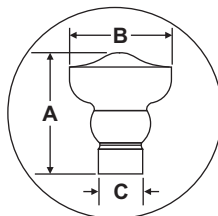

Matte Black (Finish ID:19)

SUFFOLK KNOB

“The ovoid shape with its convex surface reflects light beautifully”

	Item Code	Size (mm & Inches)	Material	Size (Inches)				Fig.
				A	B	C	D	
1	KNB.899.35.XX	35mm (1.38")	Brass	1.56	1.38	0.63	N/A	1
2	KNB.899.35.XX	35mm (1.38")	Bronze	1.56	1.38	0.63	N/A	1

“XX” in item code denotes Finish ID.

FIG. 1

This product is Supplied with M4x25mm screws.
This product is Supplied with M4x45mm break off screws.

How to Order

KNB.899.35.19

KNOB STYLE : SUFFOLK SIZE DIAMETER : 35 MM FINISH ID : 19