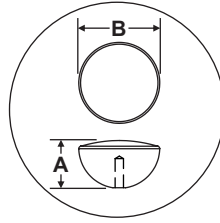

## THE DOME KNOB

“Inspired by the Sugi-nari Japanese tea bowl, designed to be comfortable to hold.  
A simple sleek and refined look for any contemporary setting.”

Item Code	Size (mm & Inches)	Material	Size (Inches)				Fig.	
			A	B	C	D		
1	KNB.881.32.XX	32mm (1.26")	Brass	0.74	1.26	N/A	N/A	1
2	KNB.881.38.XX	38mm (1.5")	Brass	0.87	1.5	N/A	N/A	1
3	KNB.881.50.XX	50mm (1.97")	Brass	1.14	1.97	N/A	N/A	1
4	KNB.881.3.75".XX	95.2mm (3.75")	Brass	2.2	3.75	N/A	N/A	1
5	KNB.881.32.XX	32mm (1.26")	Bronze	0.72	1.26	N/A	N/A	1
6	KNB.881.38.XX	38mm (1.5")	Bronze	0.83	1.5	N/A	N/A	1
7	KNB.881.50.XX	50mm (1.97")	Bronze	1.06	1.95	N/A	N/A	1
8	KNB.881.3.75".XX	95.2mm (3.75")	Bronze	2.2	3.75	N/A	N/A	1

"XX" in item code denotes Finish ID.

This product is Supplied with M4x25mm screws.  
This product is Supplied with M4x45mm break off screws.

FIG. 1

## How to Order

**KNB.881.32.53**

KNOB
STYLE : THE DOME
SIZE DIAMETER : 32 MM
FINISH ID : 53