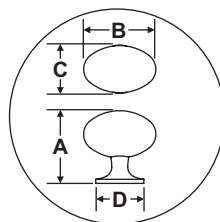

Satin Brass (Finish ID:13)

LEOPARD OVAL KNOB

	Item Code	Size (mm & Inches)	Material	Size (Inches)				Fig.
				A	B	C	D	
1	KNB.875.36.XX	36mm (1.42")	Brass	1.43	1.42	0.94	0.94	1
2	KNB.875.36.XX	36mm (1.42")	Wood over Brass	1.43	1.42	0.94	0.94	1

"XX" in item code denotes Finish ID.

FIG. 1

This product is Supplied with M4x25mm screws.
This product is Supplied with M4x45mm break off screws.

How to Order

KNB.875.36.13

KNOB STYLE : LEOPARD SIZE DIAMETER : 36 MM FINISH ID : 13