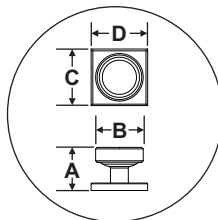

Item Code	Size (mm & Inches)	Material	Size (Inches)				Fig.
			A	B	C	D	
1 KNB.858.32.XX.SQB	32mm (1.26")	Brass	1.18	1.26	1.5	1.5	1

"XX" in item code denotes Finish ID.

FIG. 1

This product is Supplied with M4x30mm screws.
This product is Supplied with M4x45mm break off screws.

How to Order

KNB.858.32.2.SQB

Cornwall Knob With Square Back Plate Finish Options

Base Material : Brass			Standard Finishes (2-3 Weeks Delivery)			
						
Bright Chrome (Finish ID:2)	Brush Nickel (Finish ID:3)	Aged Brass (Finish ID:4)	Unlacquered Polished Brass (Finish ID:7U)	Polished Nickel (Finish ID:8)	Satin Brass (Finish ID:13)	
Base Material : Brass			Custom Finishes (3-4 Weeks Delivery)*			
						
Lacquered Polished Brass (Finish ID:7L)	Split Black and Polished Nickel with Polished Nickel Back Plate (Finish ID:48A)	Split Black and Polished Nickel with Black Back Plate (Finish ID:48B)	Split Black and Satin Brass with Satin Brass Back Plate (Finish ID:49A)	Split Black and Satin Brass with Black Back Plate (Finish ID:49B)	Split Black and Chrome with Chrome Back Plate (Finish ID:59A)	Split Black and Chrome with Black Back Plate (Finish ID:59B)
						
Graphite (Finish ID:61)	Split Brush Nickel and Satin Brass with Satin Brass Back Plate (Finish ID:78A)	Split Brush Nickel and Satin Brass with Brush Nickel Back Plate (Finish ID:78B)	Split Graphite and Satin Brass with Satin Brass Back Plate (Finish ID:90A)	Split Graphite and Satin Brass with Graphite Back Plate (Finish ID:90B)	Split Graphite and Brush Chrome with Graphite Back Plate (Finish ID:91A)	Split Graphite and Brush Chrome with Brush Chrome Back Plate (Finish ID:91B)
						
Brush Chrome (Finish ID:95)						