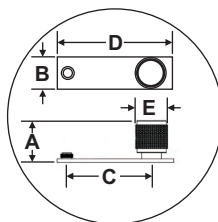

Split Black and Satin Brass with Black Back Plate (Finish ID:49B)

JAZZ KNOB WITH BACK PLATE

“The juxtaposition of two surfaces where knurled meets smooth.
The contrast highlights the detail.”

	Item Code	Size (mm & Inches)	Material	Size (Inches)					Fig.
				A	B	C	D	E	
1	KNB.841.26.XX	26mm (1.02")	Brass	1.38	1.06	2.72	3.74	1.02	1
2	KNB.841.30.XX	30mm (1.18")	Brass	1.5	1.22	2.72	3.74	1.18	1

“XX” in item code denotes Finish ID.

FIG. 1

This product is Supplied with M4x30mm screws.
This product is Supplied with M4x45mm break off screws.

How to Order

KNB.841.26.49B

KNOB
STYLE : JAZZ WITH BACK PLATE
SIZE DIAMETER : 26 MM
FINISH ID : 49B