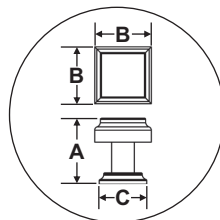

	Item Code	Size (mm & Inches)	Material	Size (Inches)				Fig.
				A	B	C	D	
1	KNB.834.25.XX	25mm (0.98")	Brass	1.06	0.98	0.83	N/A	1
2	KNB.834.32.XX	32mm (1.26")	Brass	1.22	1.26	1.1	N/A	1
3	KNB.834.38.XX	38mm (1.5")	Brass	1.4	1.5	1.34	N/A	1
4	KNB.834.25.XX	25mm (0.98")	Leopard Hammered over Brass	1.06	0.98	0.83	N/A	1
5	KNB.834.32.XX	32mm (1.26")	Leopard Hammered over Brass	1.22	1.26	1.1	N/A	1
6	KNB.834.38.XX	38mm (1.5")	Leopard Hammered over Brass	1.4	1.5	1.34	N/A	1

“XX” in item code denotes Finish ID.

FIG. 1

This product is Supplied with M4x30mm screws.  
This product is Supplied with M4x45mm break off screws.