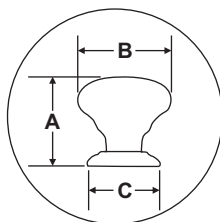

	Item Code	Size (mm & Inches)	Material	Size (Inches)				Fig.
				A	B	C	D	
1	KNB.694.32.XX	32mm (1.26")	Brass	1.34	1.26	1.26	N/A	1
2	KNB.694.38.XX	38mm (1.5")	Brass	1.46	1.5	1.5	N/A	1

“XX” in item code denotes Finish ID.

FIG. 1

This product is Supplied with M4x30mm screws.
This product is Supplied with M4x45mm break off screws.

How to Order

KNB.694.32.4

KNOB STYLE : AMBROSE WITH BACK PLATE SIZE DIAMETER : 32 MM FINISH ID : 4