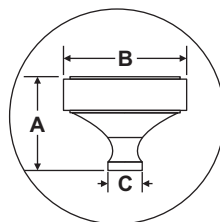

Split Black And Brush Brass (Finish ID : 49)

NOVA KNOB

	Item Code	Size (mm & Inches)	Material	Size (Inches)				Fig.
				A	B	C	D	
1	KNB.658.32.XX	32mm (1.26")	Brass	0.98	1.26	0.49	N/A	1
2	KNB.658.38.XX	38mm (1.5")	Brass	1.14	1.5	0.49	N/A	1

"XX" in item code denotes Finish ID.

FIG. 1

This product is Supplied with M4x25mm screws.
This product is Supplied with M4x45mm break off screws.

How to Order

KNB.658.32.49

KNOB
STYLE : NOVA
SIZE DIAMETER : 32 MM
FINISH ID : 49

Nova Knob Finish Options

Base Material : Brass	Standard Finishes (2-3 Weeks Delivery)					
 Bright Chrome (Finish ID:2)	 Brush Nickel (Finish ID:3)	 Aged Brass (Finish ID:4)	 Unlacquered Polished Brass (Finish ID:7U)	 Polished Nickel (Finish ID:8)	 Satin Brass (Finish ID:13)	
Base Material : Brass	Custom Finishes (3-4 Weeks Delivery)*					
 Lacquered Polished Brass (Finish ID:7L)	 Matte Black (Finish ID:19)	 White Epoxy (Finish ID:42)	 Split Black and Polished Nickel (Finish ID:48)	 Split Black and Satin Brass (Finish ID:49)	 Split Satin Brass and White (Finish ID:50)	 Split Black and Chrome (Finish ID:59)
 Graphite (Finish ID:61)	 Split Brush Nickel and Satin Brass (Finish ID:78)	 Titanium (Finish ID:79)	 Split Graphite and Satin Brass (Finish ID:90)	 Split Graphite and Brush Chrome (Finish ID:91)	 Brush Chrome (Finish ID:95)	