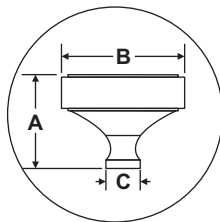

Satin Brass (Finish ID:13)

ZARA KNOB

	Item Code	Size (mm & Inches)	Material	Size (Inches)				Fig.
				A	B	C	D	
1	KNB.657.32.XX	32mm (1.26")	Brass	0.98	1.26	0.49	N/A	1
2	KNB.657.38.XX	38mm (1.5")	Brass	1.14	1.5	0.49	N/A	1

"XX" in item code denotes Finish ID.

FIG. 1

This product is Supplied with M4x25mm screws.
This product is Supplied with M4x45mm break off screws.

How to Order

KNB.657.32.13

KNOB STYLE : ZARA SIZE DIAMETER : 32 MM FINISH ID : 13

Zara Knob Finish Options

Base Material : Brass		Standard Finishes (2-3 Weeks Delivery)			
					
Bright Chrome (Finish ID:2)	Brush Nickel (Finish ID:3)	Aged Brass (Finish ID:4)	Unlacquered Polished Brass (Finish ID:7U)	Polished Nickel (Finish ID:8)	Satin Brass (Finish ID:13)
Base Material : Brass		Custom Finishes (3-4 Weeks Delivery)*			
					
Lacquered Polished Brass (Finish ID:7L)	Matte Black (Finish ID:19)	Graphite (Finish ID:61)	Titanium (Finish ID:79)		