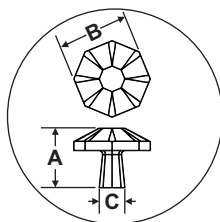

## BIJOU KNOB

	Item Code	Size (mm & Inches)	Material	Size (Inches)				Fig.
				A	B	C	D	
1	KNB.651.32.XX	32mm (1.26")	Brass	1	1.26	0.47	N/A	1
2	KNB.651.38.XX	38mm (1.5")	Brass	1.18	1.5	0.55	N/A	1
3	KNB.651.32.XX	32mm (1.26")	Bronze	1	1.26	0.47	N/A	1
4	KNB.651.38.XX	38mm (1.5")	Bronze	1.16	1.5	0.55	N/A	1

"XX" in item code denotes Finish ID.

FIG. 1

This product is Supplied with M4x25mm screws.  
This product is Supplied with M4x45mm break off screws.