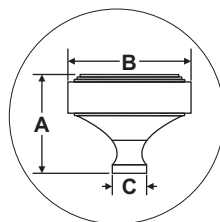

	Item Code	Size (mm & Inches)	Material	Size (Inches)				Fig.
				A	B	C	D	
1	KNB.626.32.XX	32mm (1.26")	Brass	1.14	1.26	0.43	N/A	1
2	KNB.626.38.XX	38mm (1.5")	Brass	1.28	1.5	0.51	N/A	1

"XX" in item code denotes Finish ID.

FIG. 1

This product is Supplied with M4x25mm screws.
This product is Supplied with M4x45mm break off screws.

How to Order

KNB.626.32.92

KNOB STYLE : HERITAGE SIZE DIAMETER : 32 MM FINISH ID : 92

Heritage Knob Finish Options