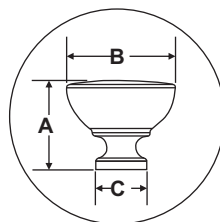

## SULA KNOB

“The Sula shares its inspiration with a medieval chalice which is derived from the Latin word Calix also simply known as a decorative cup.”

	Item Code	Size (mm & Inches)	Material	Size (Inches)				Fig.
				A	B	C	D	
1	KNB.606.32.XX	32mm (1.26")	Brass	1.1	1.26	0.63	N/A	1
2	KNB.606.32.XX	32mm (1.26")	Hammered over Brass	1.1	1.26	0.63	N/A	1

“XX” in item code denotes Finish ID.

FIG. 1

This product is Supplied with M4x25mm screws.  
This product is Supplied with M4x45mm break off screws.