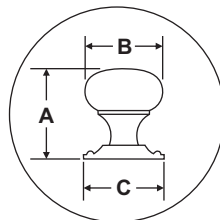

Polished Nickel (Finish ID : 8)

RUGBY KNOB

	Item Code	Size (mm & Inches)	Material	Size (Inches)				Fig.
				A	B	C	D	
1	KNB.460.32.XX	32mm (1.26")	Brass	1.42	1.26	1.26	N/A	1
2	KNB.460.38.XX	38mm (1.5")	Brass	1.65	1.5	1.5	N/A	1
3	KNB.460.32.XX	32mm (1.26")	Hammered over Brass	1.42	1.26	1.26	N/A	1
4	KNB.460.38.XX	38mm (1.5")	Hammered over Brass	1.65	1.5	1.5	N/A	1

"XX" in item code denotes Finish ID.

FIG. 1

This product is Supplied with M4x30mm screws.
This product is Supplied with M4x45mm break off screws.

How to Order

KNB.460.32.8

KNOB STYLE : RUGBY SIZE DIAMETER : 32 MM FINISH ID : 8