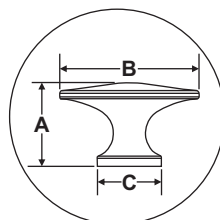

## VENDOME KNOB

|   | Item Code      | Size (mm & Inches) | Material | Size (Inches) |      |      |     | Fig. |
|---|----------------|--------------------|----------|---------------|------|------|-----|------|
|   |                |                    |          | A             | B    | C    | D   |      |
| 1 | KNB.1057.25.XX | 25mm (0.98")       | Brass    | 0.87          | 0.98 | 0.51 | N/A | 1    |
| 2 | KNB.1057.32.XX | 32mm (1.26")       | Brass    | 0.98          | 1.26 | 0.59 | N/A | 1    |
| 3 | KNB.1057.38.XX | 38mm (1.5")        | Brass    | 1.1           | 1.5  | 0.69 | N/A | 1    |
| 4 | KNB.1057.2".XX | 50.8mm (2")        | Brass    | 1.2           | 2    | 0.91 | N/A | 1    |
| 5 | KNB.1057.4".XX | 101.6mm (4")       | Brass    | 2.17          | 4    | 1.85 | N/A | 1    |

"XX" in item code denotes Finish ID.

FIG. 1

This product is Supplied with M4x25mm screws.  
This product is Supplied with M4x45mm break off screws.

## How to Order

**KNB.1057.25.13**

KNOB      STYLE : VENDOME      SIZE DIAMETER : 25 MM      FINISH ID : 13