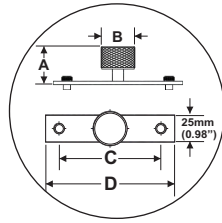

Split Black and Satin Brass with Satin Brass Back Plate (Finish ID:49A)

SVETLANA KNOB WITH BACK PLATE

Item Code	Size (mm & Inches)	Material	Size (Inches)				Fig.
			A	B	C	D	
1 KNB.1011.32x96.XX	32x96mm (1.26"x3.78")	Brass	1.42	1.26	3.78	4.8	1
2 KNB.1011.32x128.XX	32x128mm (1.26"x5.04")	Brass	1.42	1.26	5.04	6.06	1
3 KNB.1011.32x160.XX	32x160mm (1.26"x6.30")	Brass	1.42	1.26	6.3	7.32	1
4 KNB.1011.32x192.XX	32x192mm (1.26"x7.56")	Brass	1.42	1.26	7.56	8.58	1
5 KNB.1011.38x96.XX	38x96mm (1.5"x3.78")	Brass	1.67	1.5	3.78	4.8	2
6 KNB.1011.38x128.XX	38x128mm (1.5"x5.04")	Brass	1.67	1.5	5.04	6.06	2
7 KNB.1011.38x160.XX	38x160mm (1.5"x6.30")	Brass	1.67	1.5	6.3	7.32	2
8 KNB.1011.38x192.XX	38x192mm (1.5"x7.56")	Brass	1.67	1.5	7.56	8.58	2

"XX" in item code denotes Finish ID.

This product is Supplied with M4x22mm screws.
This product is Supplied with M4x45mm break off screws.

FIG. 1

FIG. 2

How to Order

KNB.1011.32x96.49A

KNOB SVETLANA WITH BACKPLATE SIZE DIAMETER : 32x96 MM FINISH ID : 49A