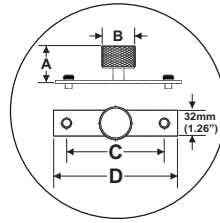

Split Black and Satin Brass with Satin Brass Back Plate (Finish ID:49A)

SVETLANA KNOB WITH BACK PLATE

Item Code	Size (mm & Inches)	Material	Size (Inches)				Fig.
			A	B	C	D	
1 KNB.1011.32x96.XX	32x96mm (1.26"x3.78")	Brass	1.42	1.26	3.78	4.8	1
2 KNB.1011.32x128.XX	32x128mm (1.26"x5.04")	Brass	1.42	1.26	5.04	6.06	1
3 KNB.1011.32x160.XX	32x160mm (1.26"x6.30")	Brass	1.42	1.26	6.3	7.32	1
4 KNB.1011.32x192.XX	32x192mm (1.26"x7.56")	Brass	1.42	1.26	7.56	8.58	1
5 KNB.1011.38x96.XX	38x96mm (1.5"x3.78")	Brass	1.67	1.5	3.78	4.8	2
6 KNB.1011.38x128.XX	38x128mm (1.5"x5.04")	Brass	1.67	1.5	5.04	6.06	2
7 KNB.1011.38x160.XX	38x160mm (1.5"x6.30")	Brass	1.67	1.5	6.3	7.32	2
8 KNB.1011.38x192.XX	38x192mm (1.5"x7.56")	Brass	1.67	1.5	7.56	8.58	2

"XX" in item code denotes Finish ID.

This product is Supplied with M4x22mm screws.
This product is Supplied with M4x45mm break off screws.

FIG. 1

FIG. 2

How to Order

KNB.1011.32x96.49A

KNOB SVETLANA WITH BACKPLATE SIZE DIAMETER : 32x96 MM FINISH ID : 49A

Svetlana Knob With Back Plate Finish Options

Base Material : Brass		Standard Finishes (2-3 Weeks Delivery)				
						
Brush Nickel (Finish ID:3)	Aged Brass (Finish ID:4)	Polished Nickel (Finish ID:8)	Satin Brass (Finish ID:13)			
Base Material : Brass		Custom Finishes (3-4 Weeks Delivery)*				
						
Matte Black (Finish ID:19)	Split Black and Satin Brass with Satin Brass Back Plate (Finish ID:49A)	Split Black and Satin Brass with Black Back Plate (Finish ID:49B)	Split Black and Chrome with Chrome Back Plate (Finish ID:59A)	Split Black and Chrome with Black Back Plate (Finish ID:59B)	Graphite (Finish ID:61)	Split Graphite and Brush Chrome with Graphite Back Plate (Finish ID:91A)
						
Split Graphite and Brush Chrome with Brush Chrome Back Plate (Finish ID:91B)	Split Graphite and Aged Brass with Graphite Back Plate (Finish ID:93A)	Split Graphite and Aged Brass with Aged Brass Back Plate (Finish ID:93B)				