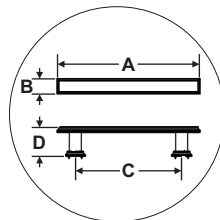

	Item Code	Size (mm & Inches)	Material	Size (Inches)				Fig.
				A	B	C	D	
1	BP.903.128.XX	128mm [5.04"]	Brass	6.61	0.75	5.04	1.22	1
2	BP.903.160.XX	160mm [6.3"]	Brass	7.87	0.75	6.3	1.22	1
3	BP.903.192.XX	192mm [7.56"]	Brass	10.31	0.75	7.56	1.46	1
4	BP.903.224.XX	224mm [8.82"]	Brass	10.39	0.75	8.82	1.46	1
5	BP.903.12".XX	304.8mm [12"]	Brass	13.58	0.75	12	1.46	1
6	BP.903.18".XX	457.2mm [18"]	Brass	19.57	0.75	18	1.46	1
7	BP.903.24".XX	609.6mm [24"]	Brass	25.57	0.75	24	1.46	1

"XX" in item code denotes Finish ID.

FIG. 1

This product is Supplied with M4x25mm screws.
This product is Supplied with M4x45mm break off screws.

How to Order

BP.903.128.4

BAR PULL STYLE : ODEL SIZE : CC 128 MM FINISH ID : 4

Odel Bar Pull Handle Finish Options

Base Material : Brass			Standard Finishes (2-3 Weeks Delivery)			
						
Bright Chrome (Finish ID:2)	Brush Nickel (Finish ID:3)	Aged Brass (Finish ID:4)	Unlacquered Polished Brass (Finish ID:7U)	Polished Nickel (Finish ID:8)	Satin Brass (Finish ID:13)	
Base Material : Brass			Custom Finishes (3-4 Weeks Delivery)*			
						
Lacquered Polished Brass (Finish ID:7L)	Matte Black (Finish ID:19)	Split Black and Polished Nickel (Finish ID:48)	Split Black and Satin Brass (Finish ID:49)	Split Satin Brass and White (Finish ID:50)	Split Black And Chrome (Finish ID:59)	Graphite (Finish ID:61)
						
Split Brush Nickel and Satin Brass (Finish ID:78)	Titanium (Finish ID:79)	Split Graphite and Satin Brass (Finish ID:90)	Split Graphite and Brush Chrome (Finish ID:91)	Brush Chrome (Finish ID:95)		