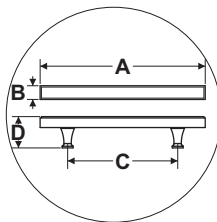

Unlacquered Polished Brass (Finish ID : 7U)

NOVA BAR PULL HANDLE

Item Code	Size (mm & Inches)	Material	Size (Inches)				Fig.	
			A	B	C	D		
1	BP.658.96.XX	96mm (3.78")	Brass	6.3	0.63	3.78	1.43	1
2	BP.658.128.XX	128mm (5.04")	Brass	7.56	0.63	5.04	1.43	1
3	BP.658.160.XX	160mm (6.3")	Brass	8.82	0.63	6.3	1.43	1
4	BP.658.192.XX	192mm (7.56")	Brass	10.08	0.63	7.56	1.43	1
5	BP.658.224.XX	224mm (8.82")	Brass	11.34	0.63	8.82	1.43	1
6	BP.658.12".XX	304.8mm (12")	Brass	14.53	0.63	12	1.43	1
7	BP.658.18".XX	457.2mm (18")	Brass	20.52	0.63	18	1.43	1

"XX" in item code denotes Finish ID.

FIG. 1

This product is Supplied with M4x25mm screws.
This product is Supplied with M4x45mm break off screws.

How to Order

BP.658.96.7U

BAR PULL STYLE : NOVA SIZE: CC 96 MM FINISH ID : 7U

Nova Bar Pull Handle Finish Options

Base Material : Brass			Standard Finishes (2-3 Weeks Delivery)			
						
Bright Chrome (Finish ID:2)	Brush Nickel (Finish ID:3)	Aged Brass (Finish ID:4)	Unlacquered Polished Brass (Finish ID:7U)	Polished Nickel (Finish ID:8)	Satin Brass (Finish ID:13)	
Base Material : Brass			Custom Finishes (3-4 Weeks Delivery)*			
						
Lacquered Polished Brass (Finish ID:7L)	Matte Black (Finish ID:19)	White Epoxy (Finish ID:42)	Split Black and Polished Nickel (Finish ID:48)	Split Black and Satin Brass (Finish ID:49)	Split Satin Brass and White (Finish ID:50)	Split Black And Chrome (Finish ID:59)
						
Graphite (Finish ID:61)	Split Brush Nickel and Satin Brass (Finish ID:78)	Titanium (Finish ID:79)	Split Graphite and Satin Brass (Finish ID:90)	Split Graphite and Brush Chrome (Finish ID:91)	Brush Chrome (Finish ID:95)	