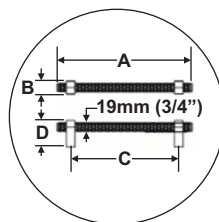

Satin Brass (Finish ID:13)

HARLEQUIN APPLIANCE PULL

	Item Code	Size (mm & Inches)	Material	Size (Inches)				Fig.
				A	B	C	D	
1	APL.912.12".XX	304.8mm (12")	Brass	14.76	1.1	12	2.32	1
2	APL.912.18".XX	457.2mm (18")	Brass	20.75	1.1	18	2.32	1
3	APL.912.24".XX	609.6mm (24")	Brass	26.75	1.1	24	2.32	1
4	APL.912.48".XX	1219.2mm (48")	Brass	50.75	1.1	48	2.32	1
5	APL.912.12".XX	304.8mm (12")	Wood over Brass	14.76	1.1	12	2.32	1
6	APL.912.18".XX	457.2mm (18")	Wood over Brass	20.75	1.1	18	2.32	1

"XX" in item code denotes Finish ID.

FIG. 1

This product is Supplied with M6x40mm screws.
This product is Supplied with M6x60mm break off screws.

How to Order

APL.912.12".13

APPLIANCE PULL STYLE : HARLEQUIN SIZE : CC 12 INCH FINISH ID : 13