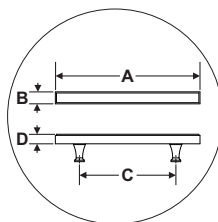

Aged Brass (Finish ID:4)

NOVA APPLIANCE PULL

	Item Code	Size (mm & Inches)	Material	Size (Inches)				Fig.
				A	B	C	D	
1	APL.658.12".XX	304.8mm (12")	Brass	15	0.87	12	2.07	1
2	APL.658.18".XX	457.2mm (18")	Brass	20.98	0.87	18	2.07	1

"XX" in item code denotes Finish ID.

FIG. 1

This product is Supplied with M6x40mm screws.
This product is Supplied with M6x60mm break off screws.

How to Order

Nova Appliance Pull Finish Options

Base Material : Brass	Standard Finishes (2-3 Weeks Delivery)					
 Bright Chrome (Finish ID:2)	 Brush Nickel (Finish ID:3)	 Aged Brass (Finish ID:4)	 Unlacquered Polished Brass (Finish ID:7U)	 Polished Nickel (Finish ID:8)	 Satin Brass (Finish ID:13)	
Base Material : Brass	Custom Finishes (3-4 Weeks Delivery)*					
 Lacquered Polished Brass (Finish ID:7L)	 Matte Black (Finish ID:19)	 White Epoxy (Finish ID:42)	 Split Black and Polished Nickel (Finish ID:48)	 Split Black and Satin Brass (Finish ID:49)	 Split Satin Brass and White (Finish ID:50)	 Split Black and Chrome (Finish ID:59)
 Graphite (Finish ID:61)	 Split Brush Nickel and Satin Brass (Finish ID:78)	 Titanium (Finish ID:79)	 Split Graphite and Satin Brass (Finish ID:90)	 Split Graphite and Brush Chrome (Finish ID:91)	 Brush Chrome (Finish ID:95)	

Nova Appliance Pull Split Finish

APL.658.XX.XX

FINISH CODE (XX)	FINISH NAME	LINE DRAWING	A	B
APL.658.XX.48	Split Black and Polished Nickel		Matte Black	Polished Nickel
APL.658.XX.49	Split Black and Satin Brass		Matte Black	Satin Brass
APL.658.XX.50	Split Satin Brass and White		White Epoxy	Satin Brass
APL.658.XX.59	Split Black and Chrome		Matte Black	Bright Chrome
APL.658.XX.78	Split Brush Nickel and Satin Brass		Brush Nickel	Satin Brass
APL.658.XX.90	Split Graphite and Satin Brass		Graphite	Satin Brass
APL.658.XX.91	Split Graphite and Brush Chrome		Graphite	Brush Chrome