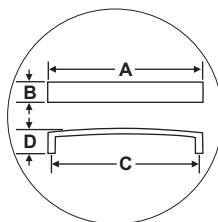

	Item Code	Size (mm & Inches)	Material	Size (Inches)				Fig.
				A	B	C	D	
1	APL.480.12".XX	304.8mm (12")	Brass	12.48	1	12	1.5	1
2	APL.480.12".XX	304.8mm (12")	Hammered over Brass	12.48	1	12	1.5	1
3	APL.480.12".XX	304.8mm (12")	Cast Iron	12.48	1	12	1.5	1

"XX" in item code denotes Finish ID.

FIG. 1

This product is Supplied with M6x40mm screws.
This product is Supplied with M6x60mm break off screws.

How to Order

APL.480.12".13
 APPLIANCE PULL STYLE : MULBERRY SIZE: CC 12 INCH FINISH ID : 13

Mulberry Appliance Pull Finish Options

Base Material : Cast Iron		Custom Finishes (3-4 Weeks Delivery)*				
 <p>Pewter (Finish ID:1)</p>						
Base Material : Brass		Standard Finishes (2-3 Weeks Delivery)				
 <p>Bright Chrome (Finish ID:2)</p>  <p>Brush Nickel (Finish ID:3)</p>  <p>Aged Brass (Finish ID:4)</p>  <p>Unlacquered Polished Brass (Finish ID:7U)</p>  <p>Polished Nickel (Finish ID:8)</p>  <p>Satin Brass (Finish ID:13)</p>						
Base Material : Brass		Custom Finishes (3-4 Weeks Delivery)*				
 <p>Lacquered Polished Brass (Finish ID:7L)</p>  <p>Hammered over Brush Nickel (Finish ID:12-3)</p>  <p>Hammered over Aged Brass (Finish ID:12-4)</p>  <p>Hammered over Polished Nickel (Finish ID:12-8)</p>  <p>Hammered over Satin Brass (Finish ID:12-13)</p>  <p>Graphite (Finish ID:61)</p>  <p>Titanium (Finish ID:79)</p>  <p>Ombre (Finish ID:92)</p>  <p>Brush Chrome (Finish ID:95)</p>						